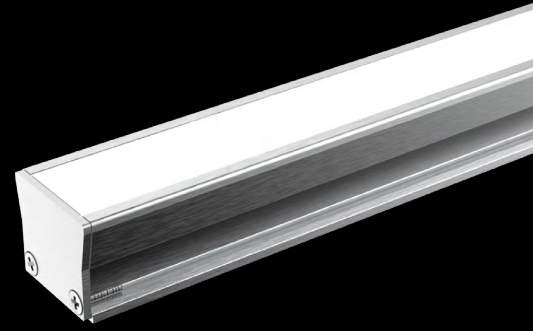

SOLO

Recessed Floor profile IK10
 Profilé encastré de sol IK10

A3930

Puissance & largeur max Strip Led Power & width max Strip Led
 20 w/m - 13x12 mm

Dimensions Dimensions
 31 x 27 mm

Longueur maximale Max.length
 3010 mm

Température d'utilisation Ambient temp.
 - 20°C / + 50°C

A3930.A4432.W.IP67.00.OP

Type of led

Neo Top Distance WHITE	A4450.W
Neo Top Pixel RGB	A4419.RGBX
Neo Top Pixel WHITE	A4419.WX
Neo Top RGB	A4401.RGB
Neo Top RGBW	A4401.RGBW
Neo Top Ultra Efficiency DW	A4432.DW
Neo Top Ultra Efficiency WHITE	A4432.W

IP Rating

IP20	IP20
IP54 (Wet indoor)	IP54
IP65	IP65
IP67	IP67

Finishes

Aluminium anodised silver	00
Painting RAL (On request)	Rxxxx

Cover & Optic PMMA (Max. length 6m)

Opal PMMA	55%	OP
Clear PMMA	92%	CL

Solo H