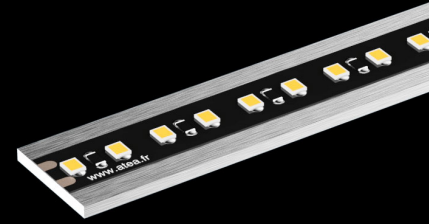

FLEX

Flexible profile for cove lighting
 Profil aluminium flexible pour gorge lumineuse

A3953

Puissance maxi Power max
 15 w/m

Dimensions Dimensions
 16 x 2 mm

Longueur maximale Max.length
 2000 mm

Température d'utilisation Ambient temp.
 - 10°C / + 40°C

A3953.COB.IP20.00.DALI

Type of led

UltraCRI COB	A4130
Pure CRI99	A4199
UltraCRI	A4101
Dynamic White	A4102
Regular	A4109
RGB	A4106
RGB+W	A4107
RGB+2W	A4117

COB
 C99
 CR
 DW
 C9
 RGB
 RGBW
 RGB2W

IP Rating

IP20
 IP54
 IP65H

IP20
 IP54
 IP65

Finishes

Aluminium anodised silver
 Aluminium anodised black

00
 04

Dimming

No dimming
 Dali
 Dmx
 Dimming & to 10Vdc
 Phase Dimming Digital

HF
 DALI
 DMX
 D10
 PHD

A3953.04
 Profile Black