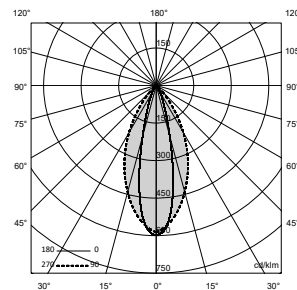

FROST 30° + HONEYCOMB