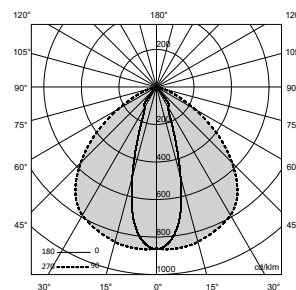

Cover & Optic

MicroLouver + Frost 30° PMMA 39% ML30

A3961L.WX.IP20.00.ML30

FROST 30° + MICRO LOUVER