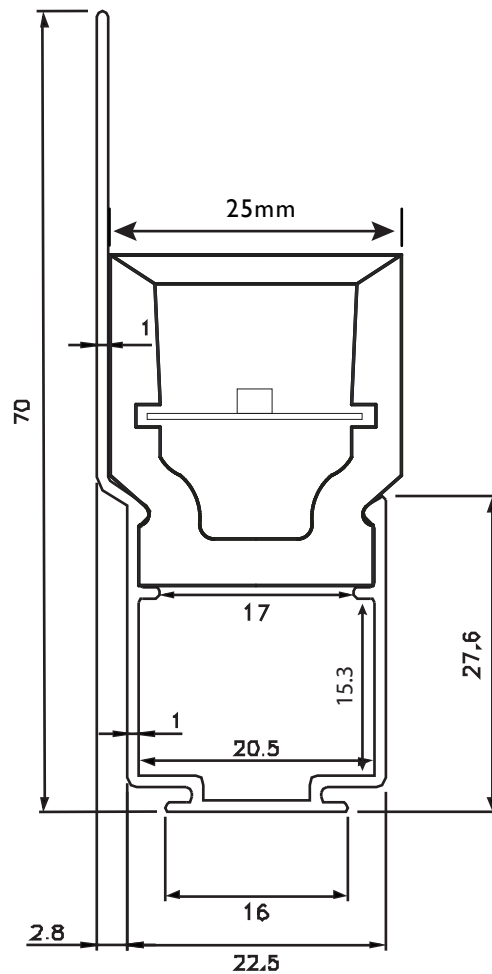

Precision de couleur & IRC Color consistency & CRI
 OneBinOnly | 80+/90

Puissance lumineuse & Angle ouverture Luminous output & Beam angle
 (@4000K) 1700 lm | 25° | 35° | 20x45° | 20x55°

Puissance Power
 18 w/m

Coupe Cutting Length
 170mm*3LEDs || 280mm*6LEDs || 400mm*9LEDs || 535mm*12LEDs
 650mm*15LEDs || 780mm*18LEDs || 900mm*21LEDs || 1030mm*24LEDs

Dimensions Dimensions
 1030 x 25 x 27 mm

Indices de protection & normes Standards
 IP66 | IK08 | L70B50 | 36000h | CE | UL Listed
 Flame resistant - UV resistant - Solvent resistant - Saltwater resistant

IP66 connectors on each side (male/female) included

NEO 3D WALL WASHER

Flexible wall washer light with lenses & two-ways bendable
Wall washer flexible dans les 2 directions avec optique
A433I

Get Dialux files on : www.atea.fr/433I.zip

Moldable groove

Moldable groove L shape with cable ducting

NEO 3D WALL WASHER

Flexible wall washer light with lenses & two-ways bendable
Wall washer flexible dans les 2 directions avec optique
A4331

Fixing set (2pcs fixing set + 1 pcs 970mm special alu profile)