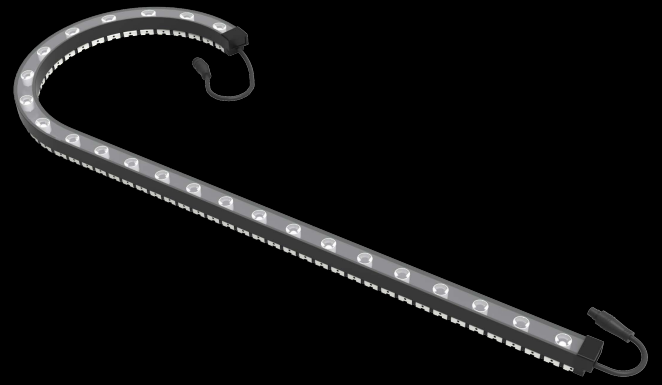

Coupe Cutting Length
 170mm*3LEDs || 280mm*6LEDs || 400mm*9LEDs || 535mm*12LEDs
 650mm*15LEDs || 780mm*18LEDs || 900mm*21LEDs || 1030mm*24LEDs

Dimensions Dimensions
 1030 x 25 x 27 mm

Indices de protection & normes Standards
 IP66 | IK08 | L70B50 | 36000h | CE | UL Listed
 Flame resistant - UV resistant - Solvent resistant - Saltwater resistant

IP66 connectors on each side (male/female) included

NEO 3D WALL WASHER

Flexible wall washer light with lenses & two-ways bendable
Wall washer flexible dans les 2 directions avec optique
A433I

Get Dialux files on : www.atea.fr/433I.zip

Moldable groove

Moldable groove L shape with cable ducting

NEO 3D WALL WASHER

Flexible wall washer light with lenses & two-ways bendable
Wall washer flexible dans les 2 directions avec optique
A4331

Fixing set (2pcs fixing set + 1 pcs 970mm special alu profile)