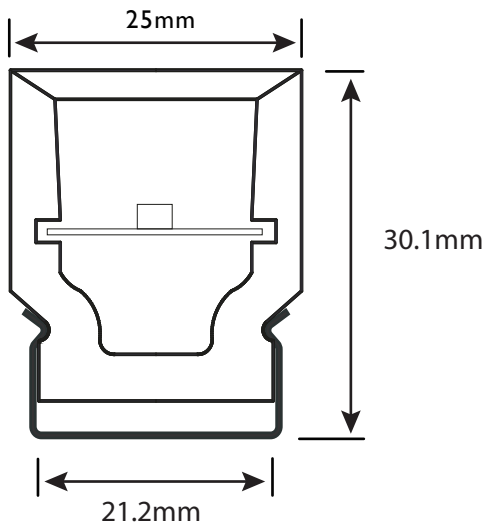

Precision de couleur & IRC Color consistency & CRI
 OneBinOnly | 80+/90

Puissance lumineuse & Angle ouverture Luminous output & Beam angle
 (@4000K) 1700 lm | 25° | 35° | 20x45° | 20x55°

Puissance Power
 18 w/m

Coupe Cutting Length
 170mm*3LEDs || 280mm*6LEDs || 400mm*9LEDs || 535mm*12LEDs
 650mm*15LEDs || 780mm*18LEDs || 900mm*21LEDs || 1030mm*24LEDs

Dimensions Dimensions
 1030 x 25 x 27 mm

Indices de protection & normes Standards
 IP66 | IK08 | L70B50 | 36000h | CE | UL Listed
 Flame resistant - UV resistant - Solvent resistant - Saltwater resistant

IP66 connectors on each side (male/female) included

NEO 3D WALL WASHER

Flexible wall washer light with lenses & two-ways bendable
Wall washer flexible dans les 2 directions avec optique
A433I

Get Dialux files on : www.atea.fr/433I.zip

Moldable groove

Moldable groove L shape with cable ducting

NEO 3D WALL WASHER

Flexible wall washer light with lenses & two-ways bendable
Wall washer flexible dans les 2 directions avec optique
A4331

Fixing set (2pcs fixing set + 1 pcs 970mm special alu profile)