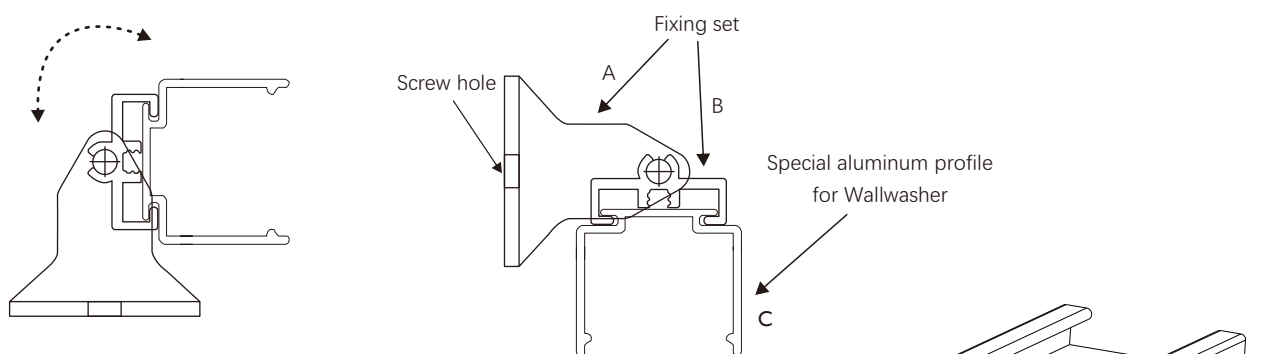

IP66 connectors on each side (male/female) included

NEO 3D WALL WASHER

Flexible wall washer light with lenses & two-ways bendable
Wall washer flexible dans les 2 directions avec optique
A433I

Get Dialux files on : www.atea.fr/433I.zip

Moldable groove

Moldable groove L shape with cable ducting

NEO 3D WALL WASHER

Flexible wall washer light with lenses & two-ways bendable
Wall washer flexible dans les 2 directions avec optique
A4331

Fixing set (2pcs fixing set + 1 pcs 970mm special alu profile)

Aluminum Profile + Fixing Bracket

Aluminum Profile

ATEA