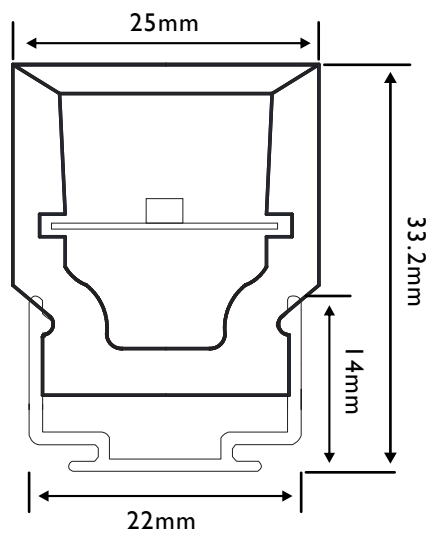

Precision de couleur & IRC Color consistency & CRI
 OneBinOnly | 80+/90

Puissance lumineuse & Angle ouverture Luminous output & Beam angle
 (@4000K) 1700 lm | 25° | 35° | 20x45° | 20x55°

Puissance Power
 18 w/m

Coupe Cutting Length
 170mm*3LEDs || 280mm*6LEDs || 400mm*9LEDs || 535mm*12LEDs
 650mm*15LEDs || 780mm*18LEDs || 900mm*21LEDs || 1030mm*24LEDs

Dimensions Dimensions
 1030 x 25 x 27 mm

Indices de protection & normes Standards
 IP66 | IK08 | L70B50 | 36000h | CE | UL Listed
 Flame resistant - UV resistant - Solvent resistant - Saltwater resistant

Moldable groove

Moldable groove L shape with cable ducting

NEO 3D WALL WASHER

Flexible wall washer light with lenses & two-ways bendable
Wall washer flexible dans les 2 directions avec optique
A4331

Fixing set (2pcs fixing set + 1 pcs 970mm special alu profile)

Aluminum Profile + Fixing Bracket

Aluminum Profile

ATEA