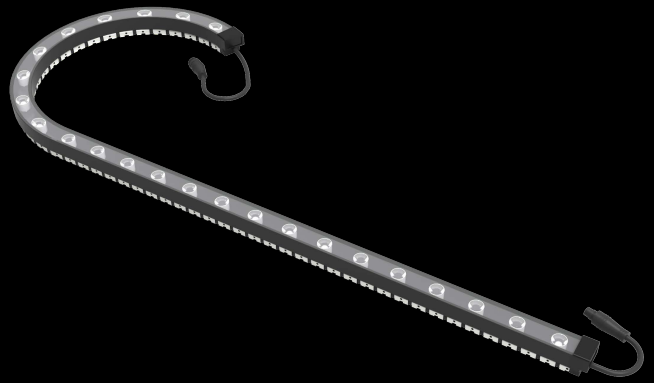

NEO 3D WALL WASHER

Flexible wall washer light with lenses & two-ways bendable
 Wall washer flexible dans les 2 directions avec optique A433 I

Temperature de couleur CCT
 2700K | 3000K | 4000K | 6000K | DW(2700-6000K) | RGB | RGBW | RGBX

Coupe Cutting Length
 170mm*3LEDs || 280mm*6LEDs || 400mm*9LEDs || 535mm*12LEDs
 650mm*15LEDs || 780mm*18LEDs || 900mm*21LEDs || 1030mm*24LEDs

Dimensions Dimensions
 1030 x 25 x 27 mm

Indices de protection & normes Standards
 IP66 | IK08 | L70B50 | 36000h | CE | UL Listed
 Flame resistant - UV resistant - Solvent resistant - Saltwater resistant

IP66 connectors on each side (male/female) included

NEO 3D WALL WASHER

Flexible wall washer light with lenses & two-ways bendable
Wall washer flexible dans les 2 directions avec optique
A433I

Get Dialux files on : www.atea.fr/433I.zip

Moldable groove

Moldable groove L shape with cable ducting

NEO 3D WALL WASHER

Flexible wall washer light with lenses & two-ways bendable
Wall washer flexible dans les 2 directions avec optique
A4331

Fixing set (2pcs fixing set + 1 pcs 970mm special alu profile)