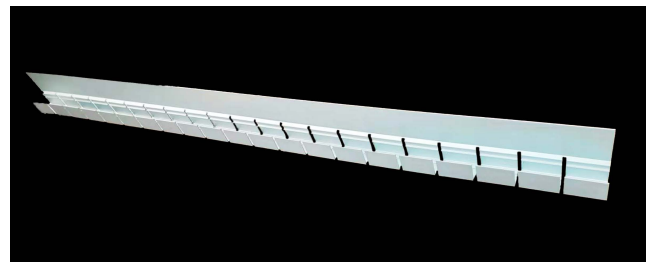

IP66 connectors on each side (male/female) included

NEO 3D WALL WASHER

Flexible wall washer light with lenses & two-ways bendable
Wall washer flexible dans les 2 directions avec optique
A433I

Get Dialux files on : www.atea.fr/433I.zip

Moldable groove

Moldable groove L shape with cable ducting

NEO 3D WALL WASHER

Flexible wall washer light with lenses & two-ways bendable
Wall washer flexible dans les 2 directions avec optique
A4331

Fixing set (2pcs fixing set + 1 pcs 970mm special alu profile)