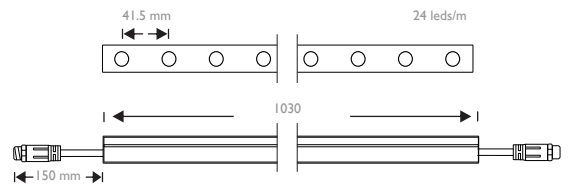

Precision de couleur & IRC Color consistency & CRI
 OneBinOnly | 80+/90

Puissance lumineuse & Angle ouverture Luminous output & Beam angle
 (@4000K) 1700 lm | 25° | 35° | 20x45° | 20x55°

Puissance Power
 18 w/m

Coupe Cutting Length
 170mm*3LEDs || 280mm*6LEDs || 400mm*9LEDs || 535mm*12LEDs
 650mm*15LEDs || 780mm*18LEDs || 900mm*21LEDs || 1030mm*24LEDs

Dimensions Dimensions
 1030 x 25 x 27 mm

Indices de protection & normes Standards
 IP66 | IK08 | L70B50 | 36000h | CE | UL Listed
 Flame resistant - UV resistant - Solvent resistant - Saltwater resistant

Tension alimentation & Classe isolation Input voltage & Class
 24Vdc | class III

Température d'utilisation Ambient temperature
 - 20°C / + 55°C

A433 I.35D.840.BLK.IP66.DALI

Optic		
25°		25D
35°		35D
20x45°		20x45D
20x55°		20x55D
CCT & luminous flux		
2700K	1550 lm/m	827
3000K	1610 lm/m	830
4000K	1700 lm/m	840
6000K	1650 lm/m	860
2700-6000K	810+940 lm/m	DW
RGB		RGB
RGBW		RGBW
RGB PIXEL		RGBX
RGBW PIXEL		RGBWX
Color of silicon		
Black		BLK
White		WHT
IP Rating		
IP 66		IP66
Dimming		
No dimming		HF
Dali		DALI
Dmx		DMX
Dimming 0/1-10VDC		D10

IP66 connectors on each side (male/female) included

NEO 3D WALL WASHER

Flexible wall washer light with lenses & two-ways bendable
Wall washer flexible dans les 2 directions avec optique
A433I

Get Dialux files on : www.atea.fr/433I.zip