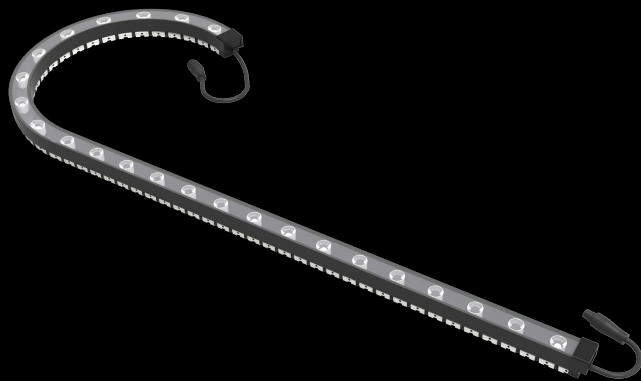

IP66 connectors on each side (male/female) included

NEO 3D WALL WASHER

Flexible wall washer light with lenses & two-ways bendable
Wall washer flexible dans les 2 directions avec optique
A433I

Get Dialux files on : www.atea.fr/433I.zip

Moldable groove

Moldable groove L shape with cable ducting

NEO 3D WALL WASHER

Flexible wall washer light with lenses & two-ways bendable
Wall washer flexible dans les 2 directions avec optique
A4331

Fixing set (2pcs fixing set + 1 pcs 970mm special alu profile)