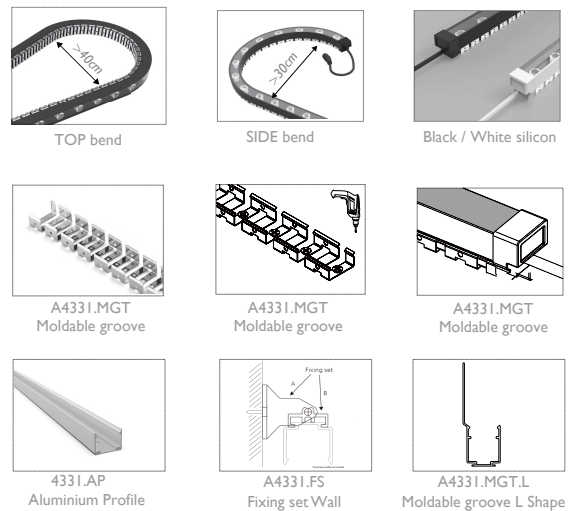

Coupe Cutting Length
 170mm*3LEDs || 280mm*6LEDs || 400mm*9LEDs || 535mm*12LEDs
 650mm*15LEDs || 780mm*18LEDs || 900mm*21LEDs || 1030mm*24LEDs

Dimensions Dimensions
 1030 x 25 x 27 mm

Indices de protection & normes Standards
 IP66 | IK08 | L70B50 | 36000h | CE | UL Listed
 Flame resistant - UV resistant - Solvent resistant - Saltwater resistant

IP66 connectors on each side (male/female) included

NEO 3D WALL WASHER

Flexible wall washer light with lenses & two-ways bendable
Wall washer flexible dans les 2 directions avec optique
A433I

Get Dialux files on : www.atea.fr/433I.zip

Moldable groove

Moldable groove L shape with cable ducting

NEO 3D WALL WASHER

Flexible wall washer light with lenses & two-ways bendable
Wall washer flexible dans les 2 directions avec optique
A4331

Fixing set (2pcs fixing set + 1 pcs 970mm special alu profile)