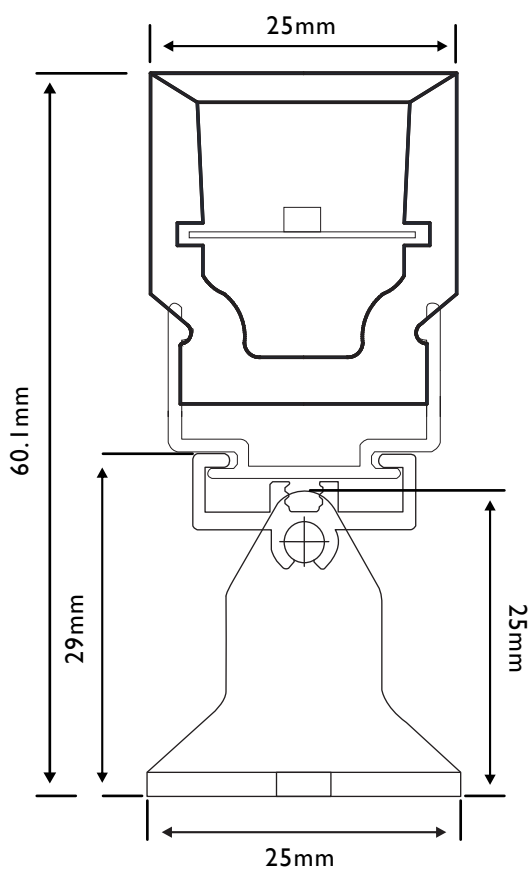

Precision de couleur & IRC Color consistency & CRI
 OneBinOnly | 80+/90

Puissance lumineuse & Angle ouverture Luminous output & Beam angle
 (@4000K) 1700 lm | 25° | 35° | 20x45° | 20x55°

Puissance Power
 18 w/m

Coupe Cutting Length
 170mm*3LEDs || 280mm*6LEDs || 400mm*9LEDs || 535mm*12LEDs
 650mm*15LEDs || 780mm*18LEDs || 900mm*21LEDs || 1030mm*24LEDs

Dimensions Dimensions
 1030 x 25 x 27 mm

Indices de protection & normes Standards
 IP66 | IK08 | L70B50 | 36000h | CE | UL Listed
 Flame resistant - UV resistant - Solvent resistant - Saltwater resistant

Moldable groove

Moldable groove L shape with cable ducting

NEO 3D WALL WASHER

Flexible wall washer light with lenses & two-ways bendable
Wall washer flexible dans les 2 directions avec optique
A4331

Fixing set (2pcs fixing set + 1 pcs 970mm special alu profile)

Aluminum Profile + Fixing Bracket

Aluminum Profile

ATEA