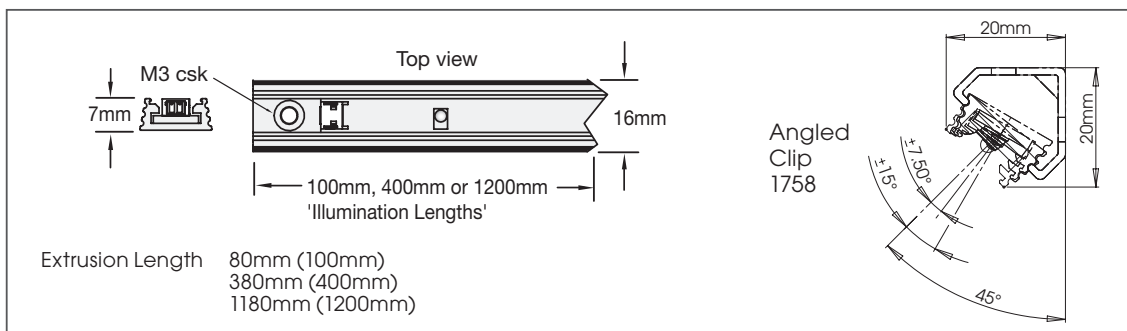

The Scotch Whisky Experience, Souvenir Shop, Edinburgh, Scotland. Lighting Design: Bright 3D. © Gavin Fraser

**A discrete, compact linear luminaire ideal for recesses and retail display applications**

- Provides an even, continuous and powerful light output with excellent colour rendering
- Ultra's short length allows it to follow shapes and bends
- Available in 3 lengths: 100mm, 400mm or 1200mm
- Drivers can be mounted up to 35 metres away
- Provides a truly outstanding light to size ratio
- **acdc** heat sink technology maintains a cool LED junction temperature
- Manufactured from bespoke aluminium extrusions for optimal heat management
- All LEDs within a 2 step MacAdam ellipse to ensure colour consistency
- IP20

**Technical diagram**

Overall beam angle -120°

Weight: 90g / 1m

Suitable temperature range: -10°C to 40°C

Tel: + 44 (0) 845 862 6400 | Email: sales@acdclighting.co.uk

Ultra 400				
LED Type	Cree			
LED Quantity	4			
Drive Current	350			
Power Consumption. Including 85% efficient driver	6.1			
PFC	Driver dependant (typical 0.9)			
Colour Temp	2700°K	3000°K	4200°K	6000°K
Initial Colour Accuracy	2 Step MacAdam Ellipse			
Colour Stability Over Life. Measured at 6000hrs	2 Step MacAdam Ellipse			
CRI	85.0	85.0	80.0	80.0
Initial Lamp Lumen Output	295	332	357	395
Initial Lamp Lumens per Circuit Watt	48.4	54.4	58.5	64.8
Lamp Lumen Output including Thermal & Optical Losses	266	298.8	321	356
Lamp Lumens (including Thermal & Optical Losses) per Circuit Watt	43.6	49.0	52.7	58.3
Lifetime L70. Based on TM-21	50,000 hours			
Lumen Depreciation LIF Cat/Codes for % depreciation at 10,000hrs	Cat1/Code9			

acdc data taken from independent lab results. Output data figures stated are typical values. Photometric data for all product sizes and beam angles available on [acdcighting.co.uk](http://acdcighting.co.uk)