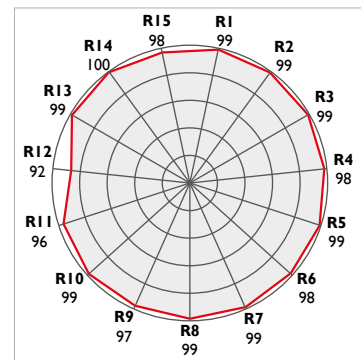

PURE CRI

Ultimate performance ledstrip CRI99
 Ruban très haute performance IRC99
 A4199

Indice de Rendu de Couleur IRC Color Rendering CRI
 99 (+/-1)

Temperature de couleur Color CCT
 2200K - 2700K - 3000K - 4000K

Rendement Luminous Efficacy
 86 lm/w - 93 lm/w

Puissance & nombre de led Power & number of Led
 26 w/m & 140 led/m 7.92 w/ft & 43 led/ft
 13 w/m & 140 led/m 3.96 w/ft & 43 led/ft

Coupe Cut
 50 mm 1.95 in

Dimensions Dimensions
 5000 mm x 10 mm x 2 mm | 16.4 ft x 0.39 in x 0.08 in

Température d'utilisation Ambient temp.
 - 10°C / + 40°C 14°F / 100°F

A4199.13.140.930.IP20.DALI

Power & number led/m

7.92 w/ft & 43 led/ft (26 w/m & 140 led/m) **26.140**
 3.96 w/ft & 43 led/ft (13 w/m & 140 led/m) **13.140**
 Custom (5 to 20w)

| Led Color flux | 13 w/m | 26 w/m | |
|----------------|-----------|-----------|------------|
| | 3.96 w/ft | 7.92 w/ft | |
| 2200K | 292 lm/ft | 585 lm/ft | 922 |
| 2700K | 347 lm/ft | 640 lm/ft | 927 |
| 3000K | 371 lm/ft | 682 lm/ft | 930 |
| 4000K | 414 lm/ft | 762 lm/ft | 940 |