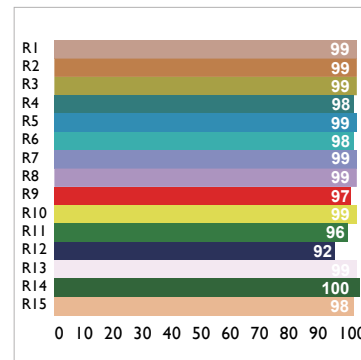

PURE CRI

Ultimate performance ledstrip CRI99
 Ruban très haute performance IRC99
 A4199

Indice de Rendu de Couleur IRC Color Rendering CRI
 99 (+/-1)

Temperature de couleur Color CCT
 2200K - 2700K - 3000K - 4000K

Rendement Luminous Efficacy
 86 lm/w - 93 lm/w

Puissance & nombre de led Power & number of Led
 26 w/m & 140 led/m 7.92 w/ft & 43 led/ft
 13 w/m & 140 led/m 3.96 w/ft & 43 led/ft

Coupe Cut
 50 mm 1.95 in

Dimensions Dimensions
 5000 mm x 10 mm x 2 mm | 16.4 ft x 0.39 in x 0.08 in

Température d'utilisation Ambient temp.
 - 10°C / + 40°C 14°F / 100°F

A4199.13.140.930.IP20.DALI

Power & number led/m

7.92 w/ft & 43 led/ft (26 w/m & 140 led/m) **26.140**
 3.96 w/ft & 43 led/ft (13 w/m & 140 led/m) **13.140**
 Custom (5 to 20w)

| Led Color flux | 13 w/m | 26 w/m | |
|----------------|-----------|-----------|------------|
| | 3.96 w/ft | 7.92 w/ft | |
| 2200K | 292 lm/ft | 585 lm/ft | 922 |
| 2700K | 347 lm/ft | 640 lm/ft | 927 |
| 3000K | 371 lm/ft | 682 lm/ft | 930 |
| 4000K | 414 lm/ft | 762 lm/ft | 940 |