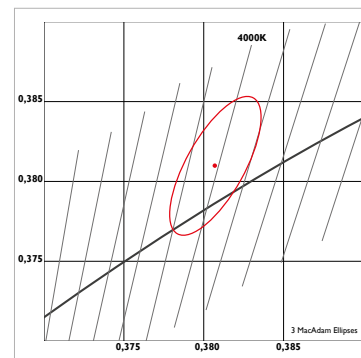

PURE CRI

Ultimate performance ledstrip CRI99
 Ruban très haute performance IRC99
 A4199

Indice de Rendu de Couleur IRC Color Rendering CRI
 99 (+/-1)

Temperature de couleur Color CCT
 2200K - 2700K - 3000K - 4000K

Rendement Luminous Efficacy
 86 lm/w - 93 lm/w

Puissance & nombre de led Power & number of Led
 26 w/m & 140 led/m 7.92 w/ft & 43 led/ft
 13 w/m & 140 led/m 3.96 w/ft & 43 led/ft

Coupe Cut
 50 mm 1.95 in

Dimensions Dimensions
 5000 mm x 10 mm x 2 mm | 16.4 ft x 0.39 in x 0.08 in

Température d'utilisation Ambient temp.
 - 10°C / + 40°C 14°F / 100°F

A4199.13.140.930.IP20.DALI

Power & number led/m

7.92 w/ft & 43 led/ft (26 w/m & 140 led/m) **26.140**
 3.96 w/ft & 43 led/ft (13 w/m & 140 led/m) **13.140**
 Custom (5 to 20w)

| Led Color flux | 13 w/m | 26 w/m | |
|----------------|-----------|-----------|------------|
| | 3.96 w/ft | 7.92 w/ft | |
| 2200K | 292 lm/ft | 585 lm/ft | 922 |
| 2700K | 347 lm/ft | 640 lm/ft | 927 |
| 3000K | 371 lm/ft | 682 lm/ft | 930 |
| 4000K | 414 lm/ft | 762 lm/ft | 940 |