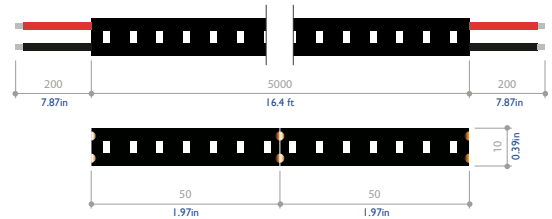

PURE CRI

Ultimate performance ledstrip CRI99
 Ruban très haute performance IRC99
 A4199

Indice de Rendu de Couleur IRC Color Rendering CRI
 99 (+/-1)

Temperature de couleur Color CCT
 2200K - 2700K - 3000K - 4000K

Rendement Luminous Efficacy
 86 lm/w - 93 lm/w

Puissance & nombre de led Power & number of Led
 26 w/m & 140 led/m 7.92 w/ft & 43 led/ft
 13 w/m & 140 led/m 3.96 w/ft & 43 led/ft

Coupe Cut
 50 mm 1.95 in

Dimensions Dimensions
 5000 mm x 10 mm x 2 mm | 16.4 ft x 0.39 in x 0.08 in

Température d'utilisation Ambient temp.
 - 10°C / + 40°C 14°F / 100°F

A4199.13.140.930.IP20.DALI

Power & number led/m

7.92 w/ft & 43 led/ft (26 w/m & 140 led/m) **26.140**
 3.96 w/ft & 43 led/ft (13 w/m & 140 led/m) **13.140**
 Custom (5 to 20w)

| Led Color flux | 13 w/m | 26 w/m | |
|----------------|-----------|-----------|------------|
| | 3.96 w/ft | 7.92 w/ft | |
| 2200K | 292 lm/ft | 585 lm/ft | 922 |
| 2700K | 347 lm/ft | 640 lm/ft | 927 |
| 3000K | 371 lm/ft | 682 lm/ft | 930 |
| 4000K | 414 lm/ft | 762 lm/ft | 940 |