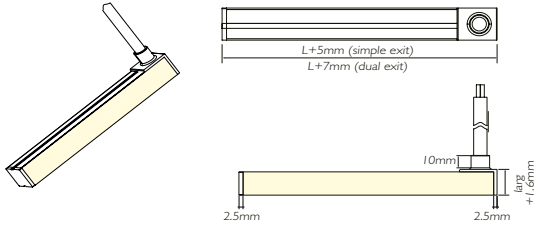

IP67

Dimming

No dimming
Dali
Dmx
Dimming 0/1 - 10VDC
Casambi

HF
DALI
DMX
DI0
CSB

Cable Entry / Entrée de cable

IP67 No dark Endcap - Axis outlet

IP67 No dark Endcap - Bottom outlet

IP67 No dark Endcap - Right side outlet

IP67 No dark Endcap - Left side outlet

Fixing Accessories / Accessoires Fixation

A4315 Flat Aluminum rail
1000mm

A4315 Aluminium clip
25mm

A4315 Moldable groove Silver
997mm

A4315 Moldable groove White
(cannot be upside down)
500mm