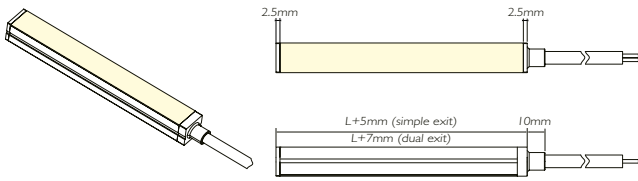

IP67

Dimming

No dimming
Dali
Dmx
Dimming 0/1 - 10VDC
Casambi

HF
DALI
DMX
DI0
CSB

Cable Entry / Entrée de cable

IP67 No dark Endcap - Axis outlet

IP67 No dark Endcap - Bottom outlet

IP67 No dark Endcap - Right side outlet

IP67 No dark Endcap - Left side outlet

Fixing Accessories / Accessoires Fixation

A4315 Flat Aluminum rail
1000mm

A4315 Aluminium clip
25mm

A4315 Moldable groove Silver
997mm

A4315 Moldable groove White
(cannot be upside down)
500mm