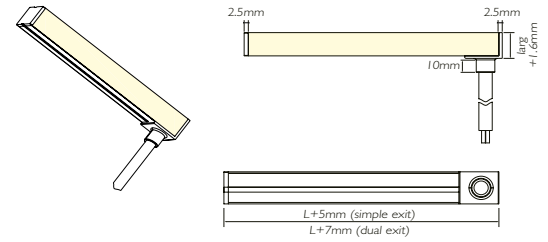

IP67 No dark Endcap - Left side outlet

Fixing Accessories / Accessoires Fixation

A4315 Flat Aluminum rail
1000mm

A4315 Aluminium clip
25mm

A4315 Moldable groove Silver
997mm

A4315 Moldable groove White
(cannot be upside down)
500mm