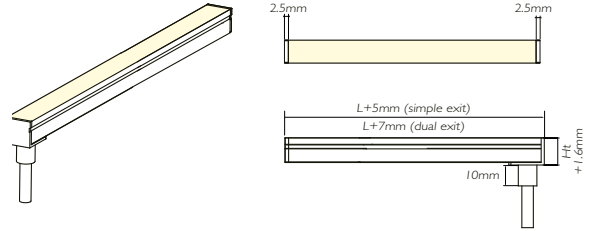

IP67 No dark Endcap - Bottom outlet