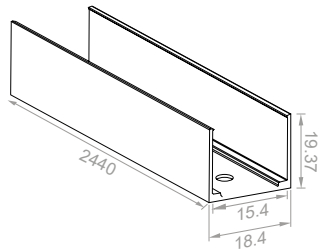

Dimensions & courbure mini Dimensions & min. bending
5000 x 16 mm x 16 mm | R > 100mm (Side) & >150mm (Top)

Indices de protection & normes Standards
IP67 | IK08 | UV resistant - Solvent resistant - Saltwater resistant

Cable Entry / Entrée de câble

IP67 No dark Endcap - Axis outlet

IP67 No dark Endcap - Bottom outlet

Fixing Accessories / Accessoires Fixation

A4335 Aluminum rail
2440mm

A4335 Aluminum clip
30mm