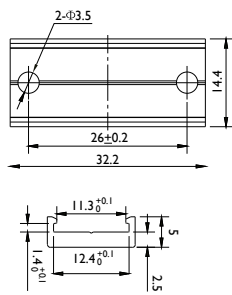

Cable Entry / Entrée de cable

Fixing Accessories / Accessoires Fixation

A4330.VCC-00-2