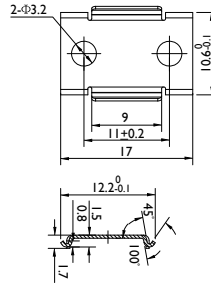

Cable Entry / Entrée de cable

Fixing Accessories / Accessoires Fixation

A4330.VCC-00-2