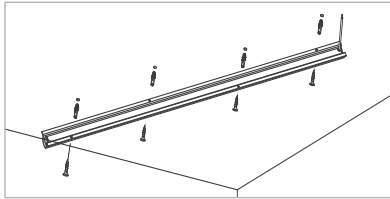

Cable Entry / Entrée de cable

IP65 No Dark Endcap - Axis outlet

IP65 No Dark Endcap - Side outlet

Fixing Accessories / Accessoires Fixation

A4330.LCX-1000

A4330.PI-25

A4330.DCX-00

A4330.VCC-00-2