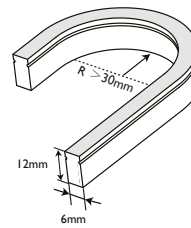

NEO SIDE SLIM6 RGBW

Flexible Uniform LED Light Line, side bend, 6mm
Ligne LED flexible latéralement largeur 6 mm
A4505

Temperature de couleur **CCT**
RGBW

Puissance lumineuse **Luminous output**
220 - 415 lm/m

Puissance **Power**
5 - 10 w/m

Coupe **Cutting pace**
50mm

Dimensions & Rayon courbure mini **Dimensions & min. bending radius**
5000 x 06 x 12mm | >30mm

Indices de protection & normes **Standards**
IP67 | IK06 | LM80 | CE
Flame resistant - UV resistant - Solvent resistant - Saltwater resistant

Tension alimentation & Classe isolation **Input voltage & Class**
24Vdc | class III

Température d'utilisation **Ambient temperature**
- 20°C / + 40°C

A4505.RGBW.IP67

CCT & luminous flux

5w/m 10w/m

RGBW

RGBW 220 lm/m 415 lm/m

IP Rating
IP 67

IP67