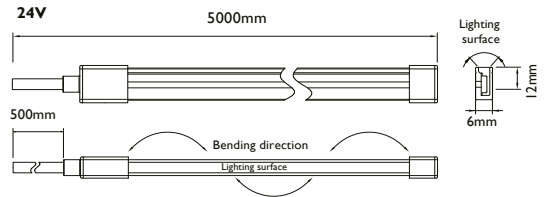

A4505.RGBW.IP67

CCT & luminous flux

5w/m 10w/m

RGBW

RGBW 220 lm/m 415 lm/m

IP Rating
IP 67

IP67