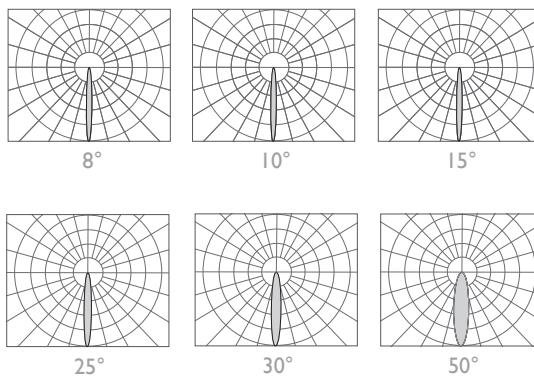

Rendement **Lumen Output**
600lm / segment

Beam angles **Angles de faisceau**
8°/10°/15°/25°/30°/60°

Puissance **Power**
5w / segment

Dimensions **Dimensions**
135x32.9x78(H)mm

Longueur maximale **Max.length**
515 mm (5 segments)

Accessories

Standard
20 mm Snoot
45° Visor

ST
SN
VI

Dimming

No dimming
0.10V
Dali
Dmx

HF
0-10V
DALI
DMX

Symmetrical Beams

Asymmetrical Beams