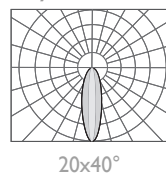

Rendement **Lumen Output**
600lm / segment

Beam angles **Angles de faisceau**
8°/10°/15°/25°/30°/60°

Puissance **Power**
5w / segment

Dimensions **Dimensions**
135x32.9x78(H)mm

Longueur maximale **Max.length**
515 mm (5 segments)

Accessories

Standard
20 mm Snoot
45° Visor

ST
SN
VI

Dimming

No dimming
0.10V
Dali
Dmx

HF
0-10V
DALI
DMX

Symmetrical Beams

Asymmetrical Beams